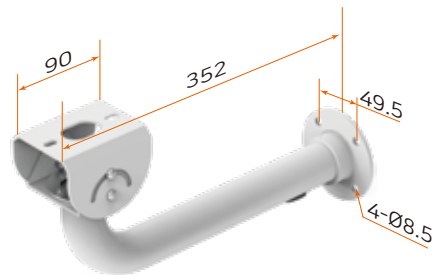

## 제품 사양 (Specifications)

Usage & Open Type	사용환경 & 개폐방식	Indoor / Outdoor & Side Hinge Type
Options	추가옵션	Sunshield (S), Heater (H), Blower (B), IR LED Lamp(IR)
Body & Color	본체 & 색상	ABS Plastic UV protected & Cool Gray 1C
Power	제품 전원	AC 24V(20W) / AC115V(35W) / AC 230V(45W)
Typical Airflow	공기 흐름	450M/MIN (Gore Valve)
Temperature of use	사용 온도	BASIC(기본) -5°C~50°C / 선실드,히터,블러워 장착시 -20°C~50°C
Safety certification	안전 인증	CE
IP Level	방진방수레벨	IP 66
Dimension (Out side) mm	제품 크기	150.8(w) x 136.7(h) x 385(d)
Weight	제품 무게	0.95Kg

## 옵션 제품 (Option Products)

| KBR-080CC | Wall Mount

Specifications	
Material	Aluminum
Weight	1.2kg
Max Loading	15kg
Color	Cool gray 2C
Pan&Tilt	360° / 90°
Install Dim	73 x 172 x 252

| KBR-1000 | Wall Mount

Specifications	
Material	Aluminum
Weight	1kg
Max Loading	15kg
Payload	Cool gray 2C
Dimension	360° / 90°
Install Dim	352 x 184.5 x 89