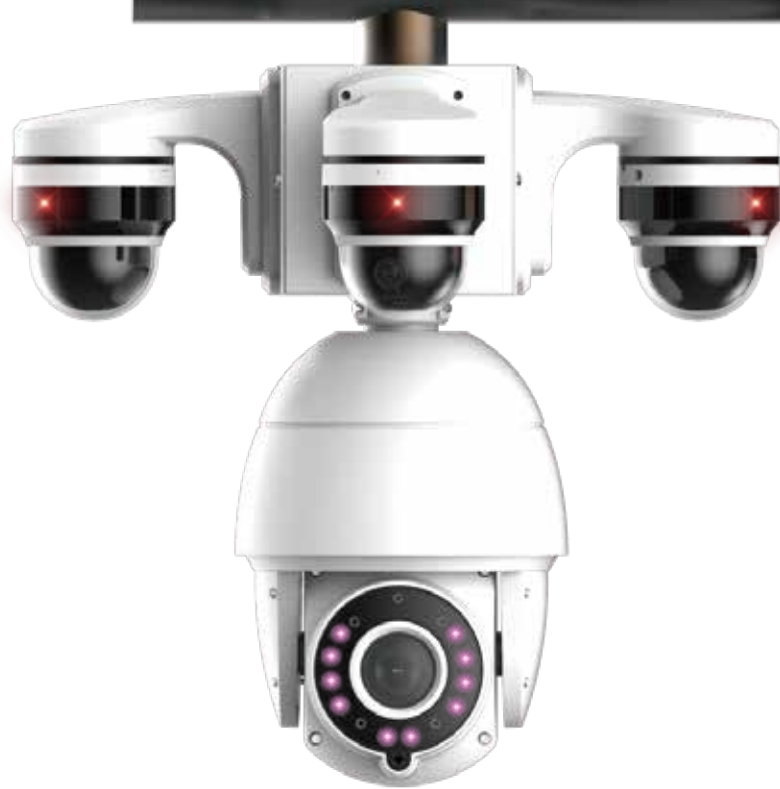

KEVIS Assembled Surround System

CCTV Speed dome series

KEVIS **Module** Type Surround System

KSRD-2000

- PoE support
- Speed Dome can be replaced 2M 36/4K 40

AI PTZ Mini Dome Camera

KSD-204NIR

2M (4x zoom) PTZ Minidome

- AI recognition type: human, dog, cat face recognition
- AI recognition distance: up to 30M
- Area invasion detection function: user area designation
- Built in IO alarm input
- **350° horizontal rotation / 5°~90° vertical rotation**

Super lowlight IR Speed Dome Camera

KSD-2000 / 3000 / 4000

2M, (36x Optical zoom) High Power IR LED 10pcs

- Ultra low light 36x (6.0 ~ 216.0mm) optical zoom
- Image shake correction, fog correction
- 200m night visibility
- Real-time True WDR
- **Support international standard protocol ONVIF**

KSRD-2000

- PoE 지원
- Speed Dome 교체 가능 2M 36/4K 40

AI PTZ Mini Dome Camera

KSD-204NIR

2M (4x zoom) PTZ Minidome

- AI recognition type: human, dog, cat face recognition
- AI recognition distance: up to 30M
- Area invasion detection function: user area designation
- Built in IO alarm input
- **350° horizontal rotation / 5°~90° vertical rotation**