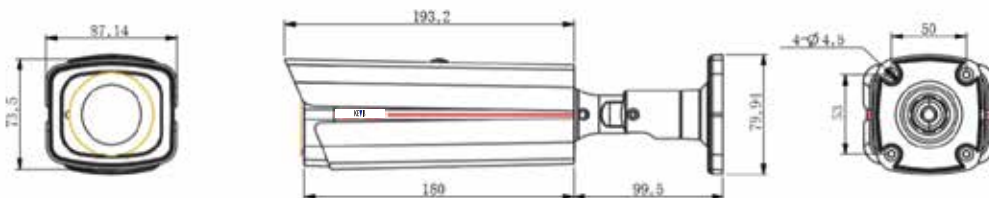

Exterior view size

UNIT(mm)