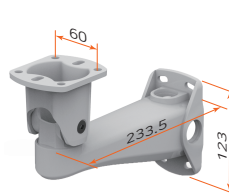

※ These specifications are standard and subject to change when designed

Features

- Aluminum die-casting processing
- Side hinge open type for convenient camera installation
- Waterproof IP66 grade

MODEL OPTIONAL

- 1.EH-5160S (with sunshield)
- 2.EH-5160SH (with sunshield, heater)
- 3.EH-5160SHB (with sunshield, heater, blower)
- 4.EH-5160SHB-W (with sunshield, heater, blower, wiper installed separately)

SIDE OPEN VIEW

Dimensions

Accessories

| KBR-070CC | Wall Mount

| KBR-1000 | Wall Mount

Specifications

Material	Aluminum
Weight	1.2kg
Max Loading	15kg
Color	Cool gray 2C
Pan&Tilt	360° / 90°
Install Dim	255x179x80

※ Compatible with PTB-100

Specifications

Material	Aluminum
Weight	1kg
Max Loading	15kg
Payload	Cool gray 1C
Dimension	360° / 90°
Install Dim	352 x 184.5 x 89

※ Compatible with KBR-2000 ~ KBR-5000