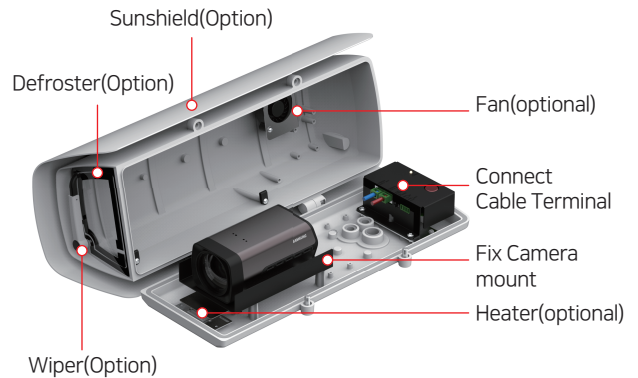

※ These specifications are standard and subject to change when designed

Features

- Aluminum die-casting processing
- Side hinge open type for convenient camera installation
- Waterproof IP66 grade

MODEL OPTIONAL

- 1.EH-5160S (with sunshield)
- 2.EH-5160SH (with sunshield, heater)
- 3.EH-5160SHB (with sunshield, heater, blower)
- 4.EH-5160SHB-W (with sunshield, heater, blower, wiper installed separately)

SIDE OPEN VIEW

Dimensions

Accessories

| KBR-070CC | Wall Mount

| KBR-1000 | Wall Mount

Specifications

Material	Aluminum
Weight	1.2kg
Max Loading	15kg
Color	Cool gray 2C
Pan&Tilt	360° / 90°
Install Dim	255x179x80

※ Compatible with PTB-100

Specifications

Material	Aluminum
Weight	1kg
Max Loading	15kg
Payload	Cool gray 1C
Dimension	360° / 90°
Install Dim	352 x 184.5 x 89

※ Compatible with KBR-2000 ~ KBR-5000