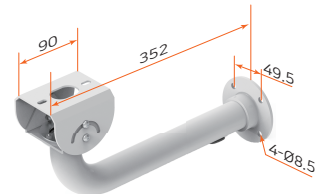

※ These specifications are standard and subject to change when designed

Features

- Aluminum die-casting processing
- Side hinge open type for convenient camera installation
- Waterproof IP66 grade

MODEL OPTIONAL

- 1.EH-5160S (with sunshield)
- 2.EH-5160SH (with sunshield, heater)
- 3.EH-5160SHB (with sunshield, heater, blower)
- 4.EH-5160SHB-W (with sunshield, heater, blower, wiper installed separately)

SIDE OPEN VIEW

Dimensions

Accessories

| KBR-070CC | Wall Mount

| KBR-1000 | Wall Mount

Specifications

Material	Aluminum
Weight	1.2kg
Max Loading	15kg
Color	Cool gray 2C
Pan&Tilt	360° / 90°
Install Dim	255x179x80

※ Compatible with PTB-100

Specifications

Material	Aluminum
Weight	1kg
Max Loading	15kg
Payload	Cool gray 1C
Dimension	360° / 90°
Install Dim	352 x 184.5 x 89

※ Compatible with KBR-2000 ~ KBR-5000