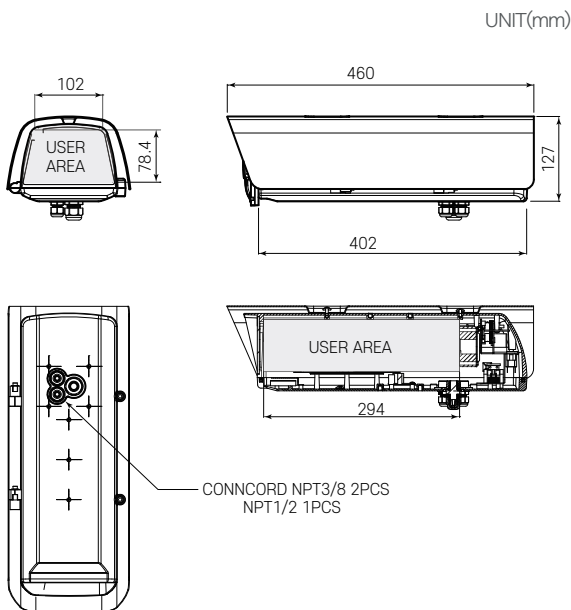

※ These specifications are standard and subject to change when designed

Features

- Aluminum die-casting processing
- Side hinge open type for convenient camera installation
- Waterproof IP66 grade

MODEL OPTIONAL

- 1.EH-5160S (with sunshield)
- 2.EH-5160SH (with sunshield, heater)
- 3.EH-5160SHB (with sunshield, heater, blower)
- 4.EH-5160SHB-W (with sunshield, heater, blower, wiper installed separately)

SIDE OPEN VIEW

Dimensions

Accessories

| KBR-070CC | Wall Mount

| KBR-1000 | Wall Mount

Specifications

Material	Aluminum
Weight	1.2kg
Max Loading	15kg
Color	Cool gray 2C
Pan&Tilt	360° / 90°
Install Dim	255x179x80

※ Compatible with PTB-100

Specifications

Material	Aluminum
Weight	1kg
Max Loading	15kg
Payload	Cool gray 1C
Dimension	360° / 90°
Install Dim	352 x 184.5 x 89

※ Compatible with KBR-2000 ~ KBR-5000