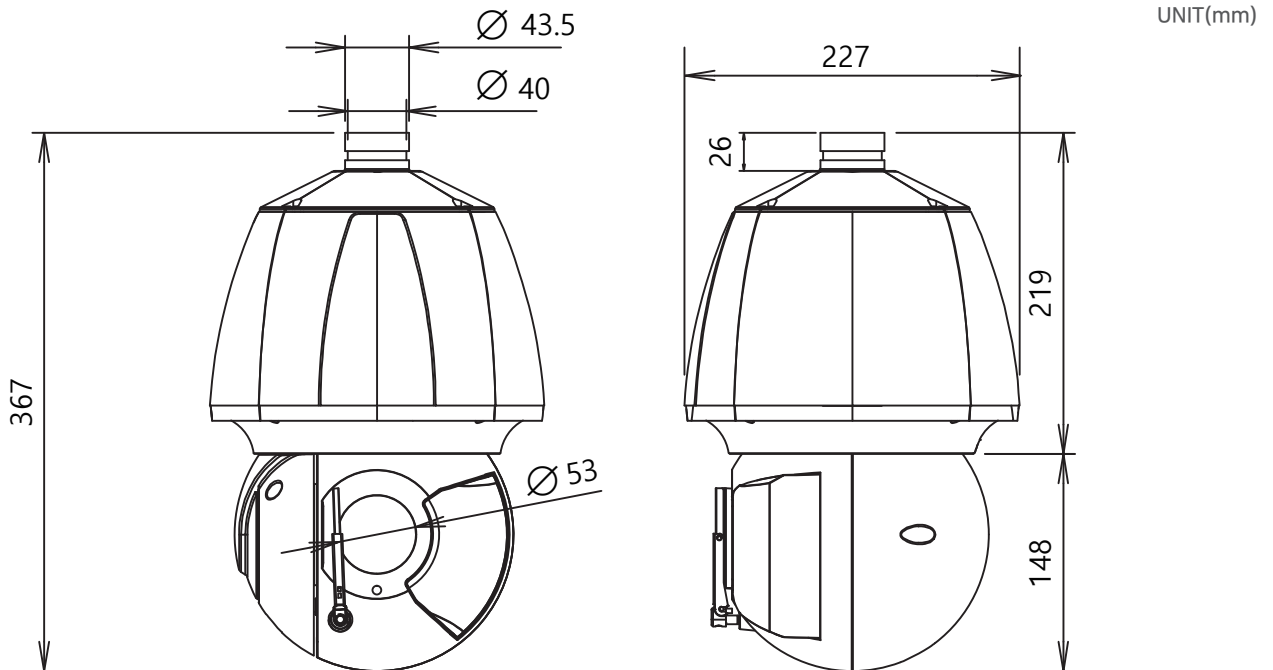

※ These specifications are standard and subject to change when designed

Specifications

Specifications	
EXTERNAL IN/OUT	
Ethernet Tx/Rx	RJ-45(10/100/1000Base-T)
IR_LED Control	IR_LED Control On/Off
Day & Night Control	IR_Cut_Filter Exchange
Iris Control	DC-Iris
Alarm Control	Alarm-In 2/Alarm-Out 2
SD Card	SDHC/SDXC
Audio	Line-In/Line-Out
USB	USB 2.0
CVBS	NT/PAL Composite Out
PTZ FUNCTION	
Pan Range / Speed	360° (Endless), 0.3°/sec ~ 120°/sec
Tilt Range / Speed	-65° ~ 90°, 0.3°/sec ~ 90°/sec
Preset Accuracy / Repeat	Max. ±0.1° / Max. ±0.1°
Preset / Speed	Max. Point / Max. 300°/sec(Pan)
Power Source	AC 24V ±10%, 6A(MAX)
Power Consumption	90W (Heater on),70W (Heater off),(Max 90W)
Operating Temperature	-30°C ~ 55°C (-4°F ~ 131°F) / Up to 90%RH
Unit Dim	W x H : Ø227 x 367mm
Unit / Load Weight	6.5kg
Color/material	customize / Aluminum die-casting
Certificate/IP Rating	IPX 66, KC, CE

exterior view size

※ Design and Specification can be different between latest production, Please contact out sales for update.

· IP66 (Ingress Protection, international dust/waterproof standard) is applied when the product is installed and assembled correctly according to shipping conditions.